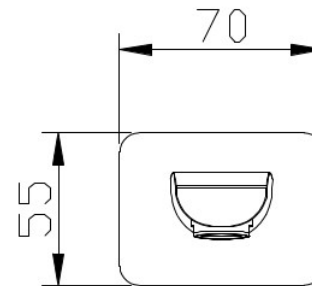

Millennium

Mixers • Showers • Accesories • Baths • Basins

CELINE BATH SPOUT 180MM BLACK/CHROME 10620

- Contemporary new design
- 15 Year replacement warranty
- Available in 3 finishes
- Maximum operating pressure 500kpa
- Minimum operating pressure 150kpa
- Maximum water temperature 80 degrees
- Must be installed by a licensed plumber