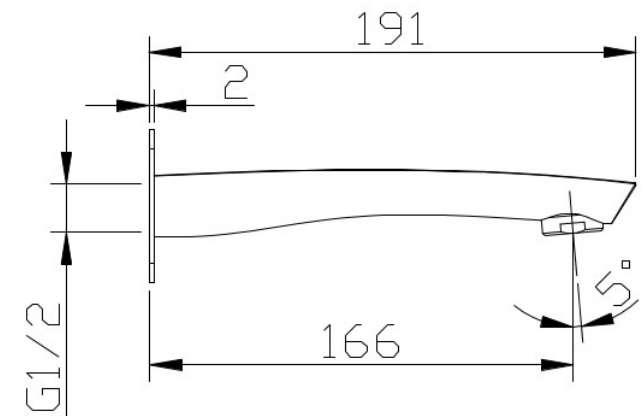

Millennium

Mixers • Showers • Accesories • Baths • Basins

CELINE BATH SPOUT 180MM BLACK/CHROME 10620

- Contemporary new design
- 15 Year replacement warranty
- Available in 3 finishes
- Maximum operating pressure 500kpa
- Minimum operating pressure 150kpa
- Maximum water temperature 80 degrees
- Must be installed by a licensed plumber