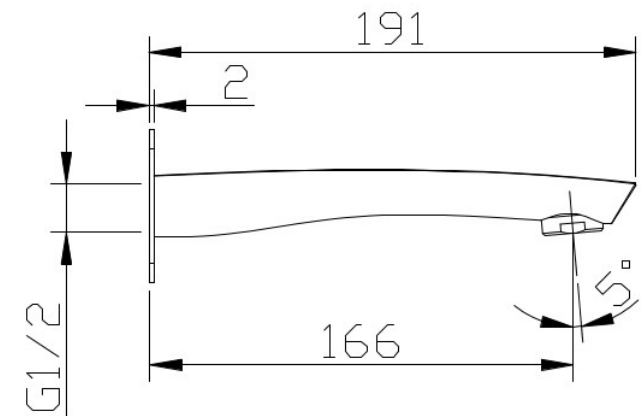

Millennium

Mixers • Showers • Accesories • Baths • Basins

CELINE BATH SPOUT 180MM

CHROME 10618

- Contemporary new design
- 15 Year replacement warranty
- Available in 3 finishes
- Maximum operating pressure 500kpa
- Minimum operating pressure 150kpa
- Maximum water temperature 80 degrees
- Must be installed by a licensed plumber