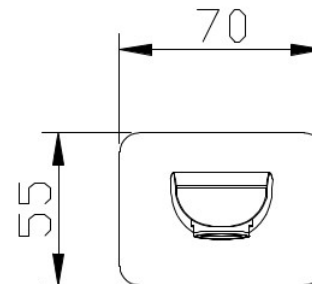

Millennium

Mixers • Showers • Accesories • Baths • Basins

CELINE BATH SPOUT 180MM

CHROME 10618

- Contemporary new design
- 15 Year replacement warranty
- Available in 3 finishes
- Maximum operating pressure 500kpa
- Minimum operating pressure 150kpa
- Maximum water temperature 80 degrees
- Must be installed by a licensed plumber