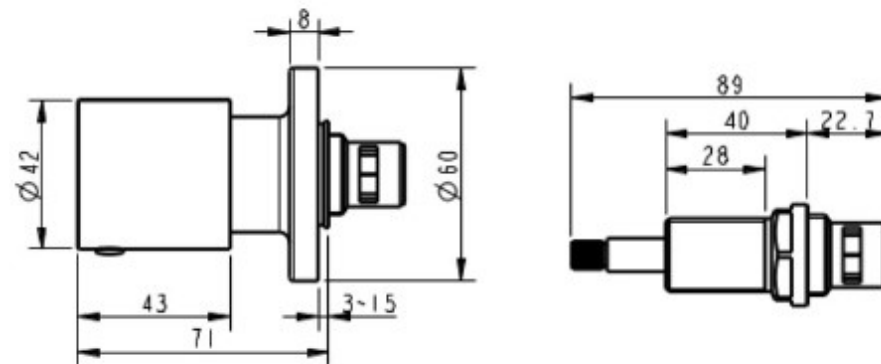

Mixers • Showers • Accesories • Baths • Basins

FINESA WALL TOP ASSEMBLIES BRUSHED NICKEL 10577

- Contemporary new design
- Available in 7 modern finishes
- 1/4 turn ceramic disc operation
- Maximum operating pressure 500kpa
- Minimum operating pressure 150kpa
- 15 year conditional warranty
- Must be installed by a licensed plumber