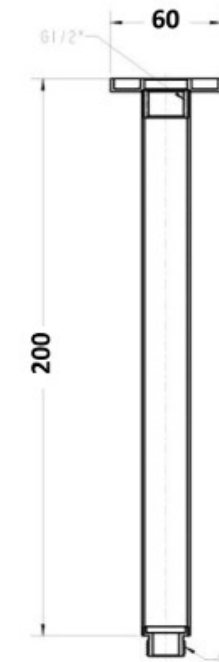

Millennium

Mixers • Showers • Accesories • Baths • Basins

KIATO CEILING DROPPER 200MM BRUSHED NICKEL 10511NP

- Contemporary new design
- Available in brushed nickel
- 15 years replacement warranty
- Maximum operating pressure 500kpa
- Minimum operating pressure 150kpa
- Maximum water temperature 80 degrees
- Must be installed by a licensed plumber