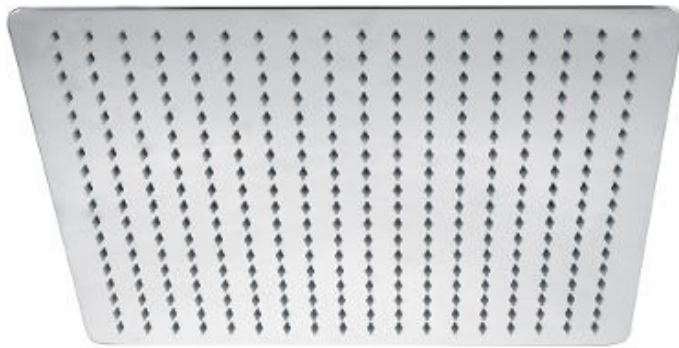

Millennium

Mixers • Showers • Accesories • Baths • Basins