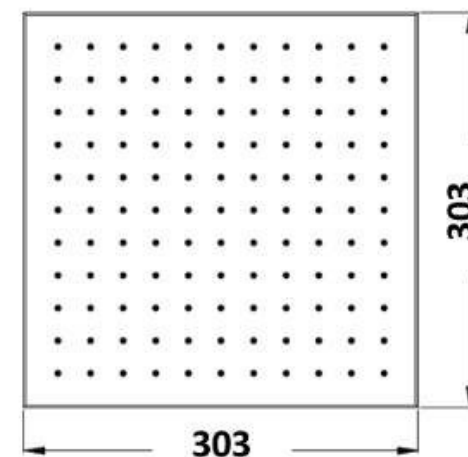

KIATO SQUARE OVERHEAD SHOWER 300MM BLACK 10505

- Contemporary new design
- Available in matte black electroplated
- Brass construction
- 15 year replacement warranty
- WELS rating 3 Star 9 l/min
- Max. operating pressure 500 kpa
- Min. operating pressure 150 kpa
- Maximum water temperature 80 degrees
- Must be installed by a licensed plumber