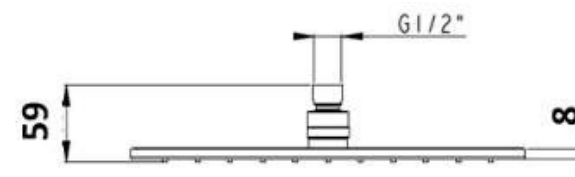

KIATO SQUARE OVERHEAD SHOWER 300MM BLACK 10505

- Contemporary new design
- Available in matte black electroplated
- Brass construction
- 15 year replacement warranty
- WELS rating 3 Star 9 l/min
- Max. operating pressure 500 kpa
- Min. operating pressure 150 kpa
- Maximum water temperature 80 degrees
- Must be installed by a licensed plumber