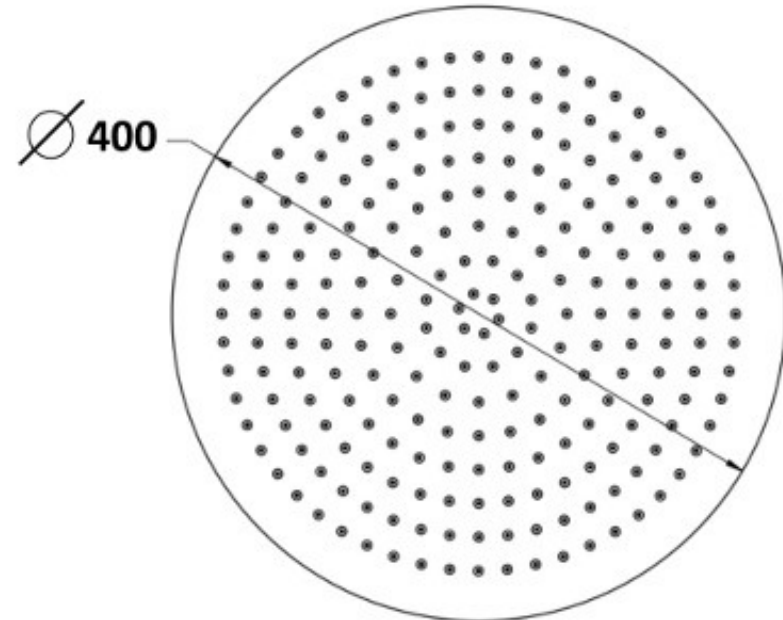

Millennium

Mixers • Showers • Accesories • Baths • Basins

AKEMI ROUND OVERHEAD SHOWER 400MM PSS 10503

- Contemporary new design
- Available in polished stainless steel
- WELS Rating—3 Star 9 LPM
- Maximum operating pressure 500kpa
- Minimum operating pressure 150kpa
- Maximum water temperature 80 degrees
- Must be installed by a licensed plumber