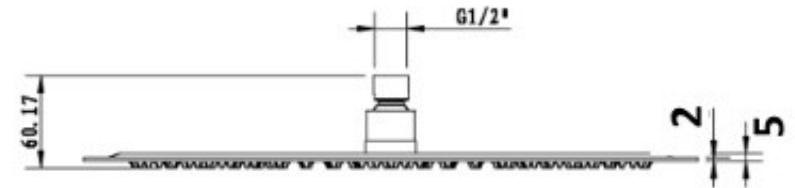

Millennium

Mixers • Showers • Accesories • Baths • Basins

AKEMI ROUND OVERHEAD SHOWER 400MM PSS 10503

- Contemporary new design
- Available in polished stainless steel
- WELS Rating—3 Star 9 LPM
- Maximum operating pressure 500kpa
- Minimum operating pressure 150kpa
- Maximum water temperature 80 degrees
- Must be installed by a licensed plumber