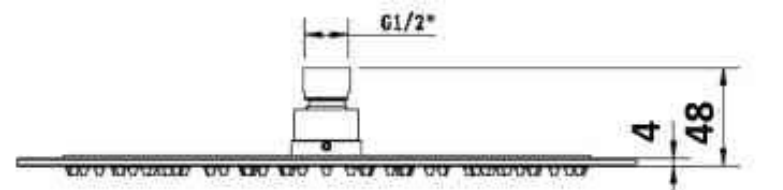

AKEMI ROUND OVERHEAD SHOWER 300MM PSS 10502

- Contemporary new design
- Available in polished stainless steel
- WELS Rating—3 Star 9 LPM
- Maximum operating pressure 500kpa
- Minimum operating pressure 150kpa
- Maximum water temperature 80 degrees
- Must be installed by a licensed plumber