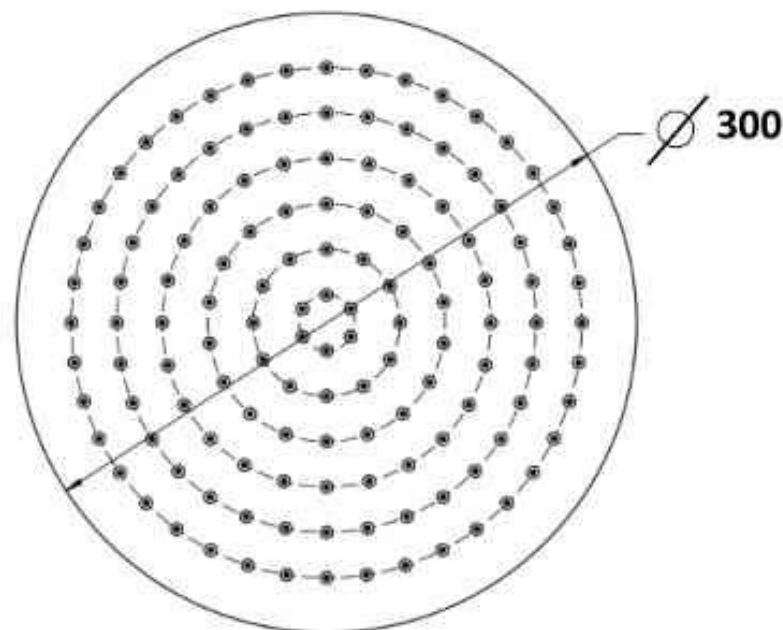

AKEMI ROUND OVERHEAD SHOWER 300MM PSS 10502

- Contemporary new design
- Available in polished stainless steel
- WELS Rating—3 Star 9 LPM
- Maximum operating pressure 500kpa
- Minimum operating pressure 150kpa
- Maximum water temperature 80 degrees
- Must be installed by a licensed plumber