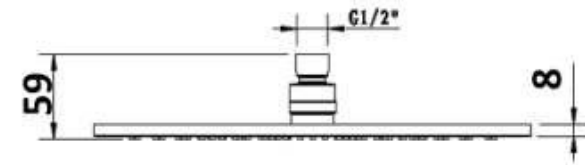

Millennium

Mixers • Showers • Accesories • Baths • Basins

AKEMI ROUND OVERHEAD 300MM BLACK 10501

- Contemporary new design
- Available in electroplated matte black
- WELS Rating—3 Star 9 LPM
- 15 year warranty
- 5 year finish
- Maximum operating pressure 500kpa
- Minimum operating pressure 150kpa
- Maximum water temperature 80 degrees
- Must be installed by a licensed plumber