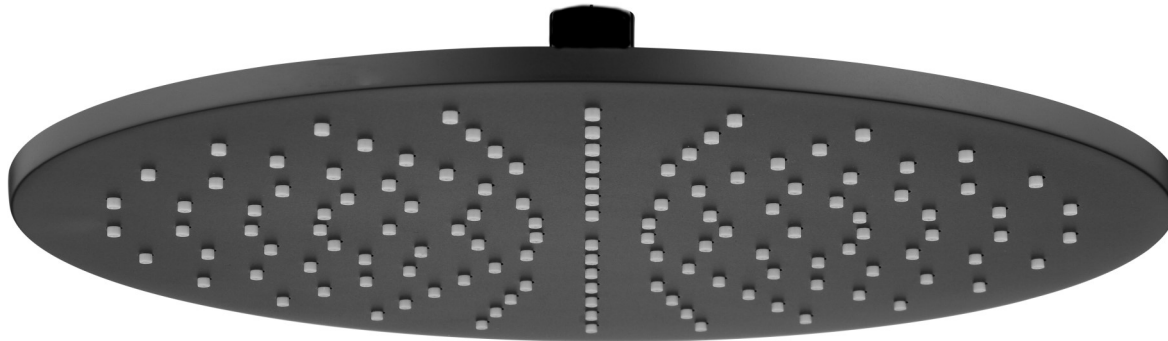

Millennium

Mixers • Showers • Accesories • Baths • Basins

AKEMI ROUND OVERHEAD 300MM BLACK 10501

- Contemporary new design
- Available in electroplated matte black
- WELS Rating—3 Star 9 LPM
- 15 year warranty
- 5 year finish
- Maximum operating pressure 500kpa
- Minimum operating pressure 150kpa
- Maximum water temperature 80 degrees
- Must be installed by a licensed plumber