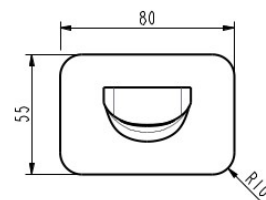

AKEMI BATH SPOUT 235MM SQUARE PLATE WHITE/CHROME 10445SQ

- Contemporary new design
- Available in 6 finishes
- 15 year warranty
- Maximum operating pressure 500kpa
- Minimum operating pressure 150kpa
- Maximum water temperature 80 degrees
- Must be installed by a licensed plumber