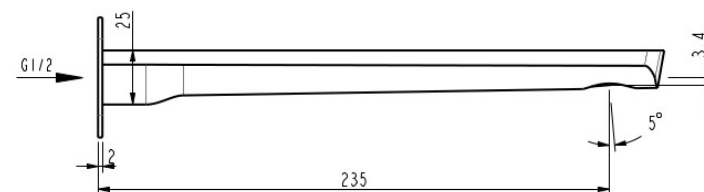

AKEMI BATH SPOUT 235MM SQUARE PLATE WHITE/CHROME 10445SQ

- Contemporary new design
- Available in 6 finishes
- 15 year warranty
- Maximum operating pressure 500kpa
- Minimum operating pressure 150kpa
- Maximum water temperature 80 degrees
- Must be installed by a licensed plumber