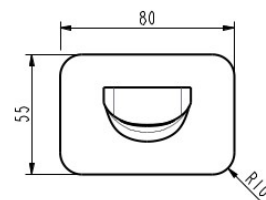

AKEMI BATH SPOUT 235MM SQUARE PLATE BLACK/CHROME 10444SQ

- Contemporary new design
- Available in 6 finishes
- 15 year warranty
- Maximum operating pressure 500kpa
- Minimum operating pressure 150kpa
- Maximum water temperature 80 degrees
- Must be installed by a licensed plumber