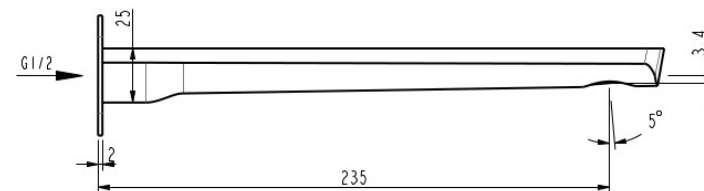

AKEMI BATH SPOUT 235MM SQUARE PLATE BLACK/CHROME 10444SQ

- Contemporary new design
- Available in 6 finishes
- 15 year warranty
- Maximum operating pressure 500kpa
- Minimum operating pressure 150kpa
- Maximum water temperature 80 degrees
- Must be installed by a licensed plumber