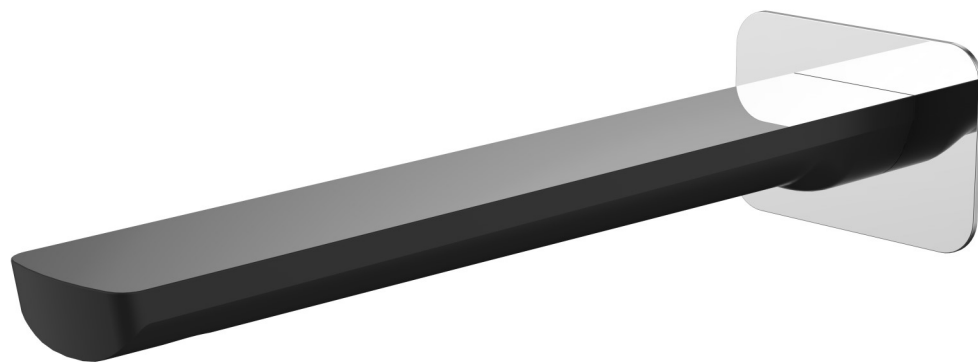

AKEMI BATH SPOUT 235MM SQUARE PLATE BLACK/CHROME 10444SQ

- Contemporary new design
- Available in 6 finishes
- 15 year warranty
- Maximum operating pressure 500kpa
- Minimum operating pressure 150kpa
- Maximum water temperature 80 degrees
- Must be installed by a licensed plumber