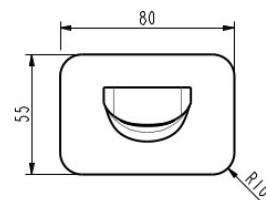

AKEMI BATH SPOUT 235MM SQUARE PLATE BLACK 10443SQ

- Contemporary new design
- Available in 6 finishes
- 15 year warranty
- Maximum operating pressure 500kpa
- Minimum operating pressure 150kpa
- Maximum water temperature 80 degrees
- Must be installed by a licensed plumber