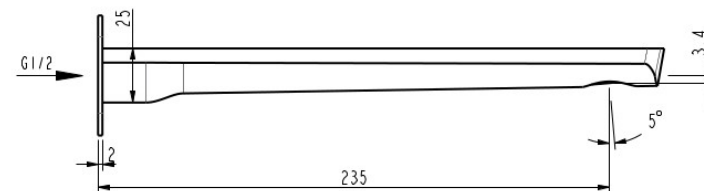

AKEMI BATH SPOUT 235MM SQUARE PLATE BLACK 10443SQ

- Contemporary new design
- Available in 6 finishes
- 15 year warranty
- Maximum operating pressure 500kpa
- Minimum operating pressure 150kpa
- Maximum water temperature 80 degrees
- Must be installed by a licensed plumber