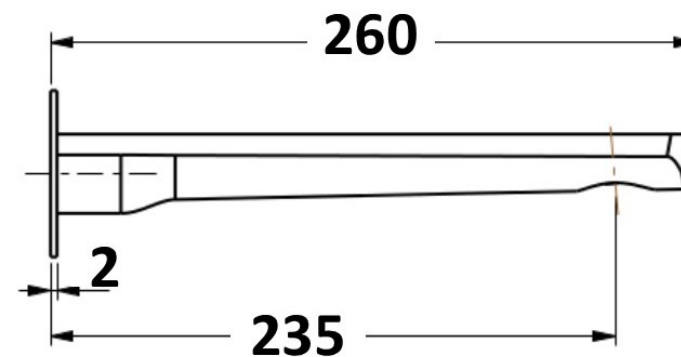

AKEMI BATH SPOUT 235MM BLACK 10443

- Contemporary new design
- Available in 7 finishes
- 15 year warranty
- Maximum operating pressure 500kpa
- Minimum operating pressure 150kpa
- Maximum water temperature 80 degrees
- Must be installed by a licensed plumber