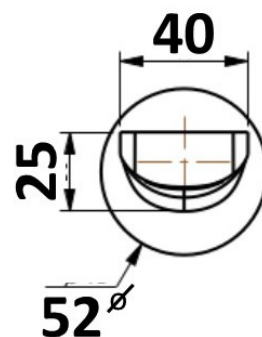

AKEMI BATH SPOUT 235MM BLACK 10443

- Contemporary new design
- Available in 7 finishes
- 15 year warranty
- Maximum operating pressure 500kpa
- Minimum operating pressure 150kpa
- Maximum water temperature 80 degrees
- Must be installed by a licensed plumber