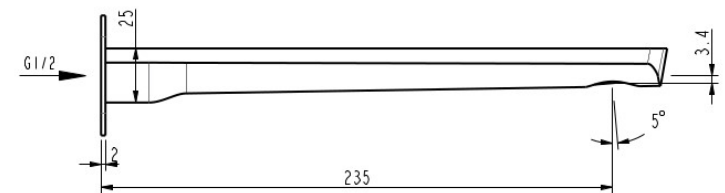

## AKEMI BATH SPOUT 235MM SQUARE PLATE BRUSHED NICKEL 10442NPSQ

- Contemporary new design
- Available in 6 finishes
- 15 year warranty
- Maximum operating pressure 500kpa
- Minimum operating pressure 150kpa
- Maximum water temperature 80 degrees
- Must be installed by a licensed plumber