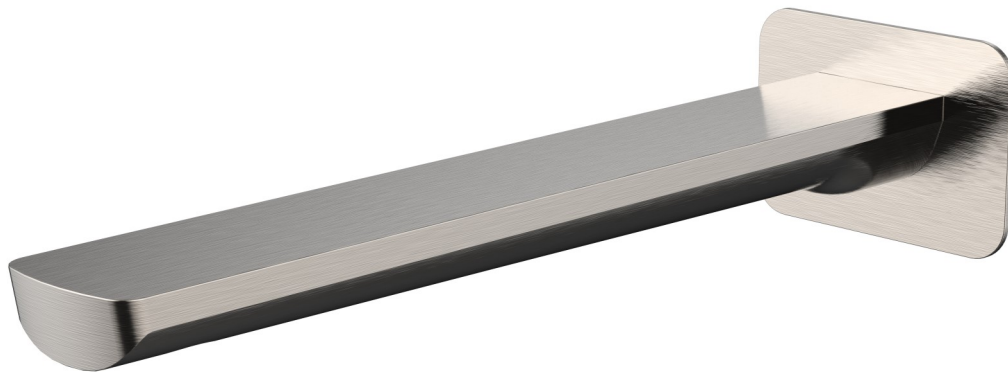

## AKEMI BATH SPOUT 235MM SQUARE PLATE BRUSHED NICKEL 10442NPSQ

- Contemporary new design
- Available in 6 finishes
- 15 year warranty
- Maximum operating pressure 500kpa
- Minimum operating pressure 150kpa
- Maximum water temperature 80 degrees
- Must be installed by a licensed plumber