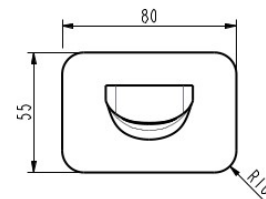

## AKEMI BATH SPOUT 235MM SQUARE PLATE BRUSHED NICKEL 10442NPSQ

- Contemporary new design
- Available in 6 finishes
- 15 year warranty
- Maximum operating pressure 500kpa
- Minimum operating pressure 150kpa
- Maximum water temperature 80 degrees
- Must be installed by a licensed plumber