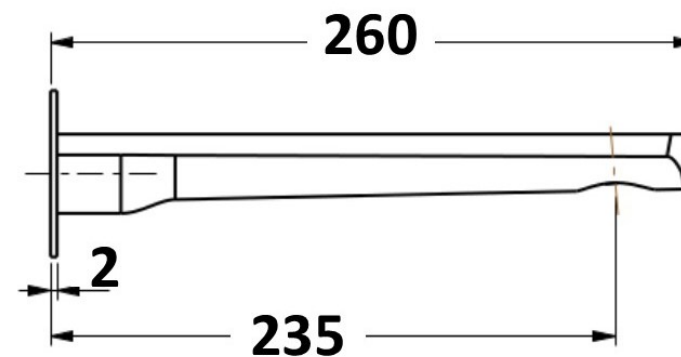

AKEMI BATH SPOUT 235MM BRUSHED NICKEL 10442NP

- Contemporary new design
- Available in 7 finishes
- 15 year warranty
- Maximum operating pressure 500kpa
- Minimum operating pressure 150kpa
- Maximum water temperature 80 degrees
- Must be installed by a licensed plumber