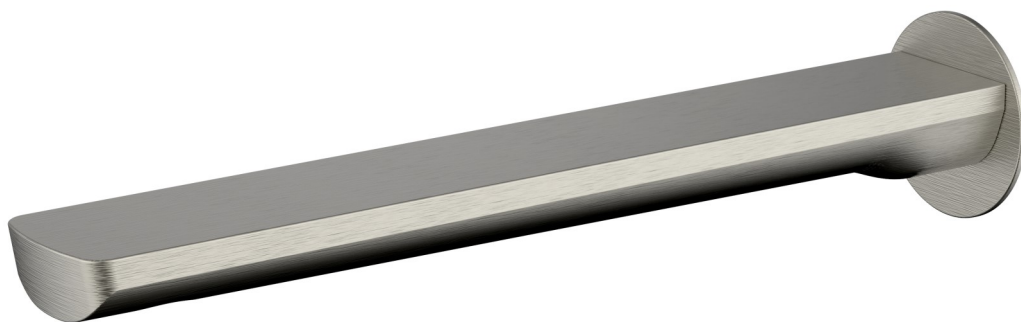

AKEMI BATH SPOUT 235MM BRUSHED NICKEL 10442NP

- Contemporary new design
- Available in 7 finishes
- 15 year warranty
- Maximum operating pressure 500kpa
- Minimum operating pressure 150kpa
- Maximum water temperature 80 degrees
- Must be installed by a licensed plumber