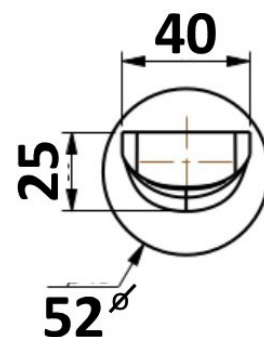

AKEMI BATH SPOUT 235MM BRUSHED NICKEL 10442NP

- Contemporary new design
- Available in 7 finishes
- 15 year warranty
- Maximum operating pressure 500kpa
- Minimum operating pressure 150kpa
- Maximum water temperature 80 degrees
- Must be installed by a licensed plumber