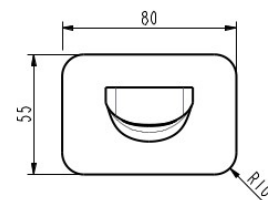

## AKEMI BATH SPOUT 235MM SQUARE PLATE BLACK/BRUSHED NICKEL 10442BNPSQ

- Contemporary new design
- Available in 6 finishes
- 15 year warranty
- Maximum operating pressure 500kpa
- Minimum operating pressure 150kpa
- Maximum water temperature 80 degrees
- Must be installed by a licensed plumber