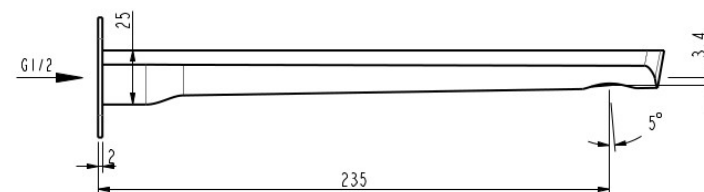

## AKEMI BATH SPOUT 235MM SQUARE PLATE BLACK/BRUSHED NICKEL 10442BNPSQ

- Contemporary new design
- Available in 6 finishes
- 15 year warranty
- Maximum operating pressure 500kpa
- Minimum operating pressure 150kpa
- Maximum water temperature 80 degrees
- Must be installed by a licensed plumber