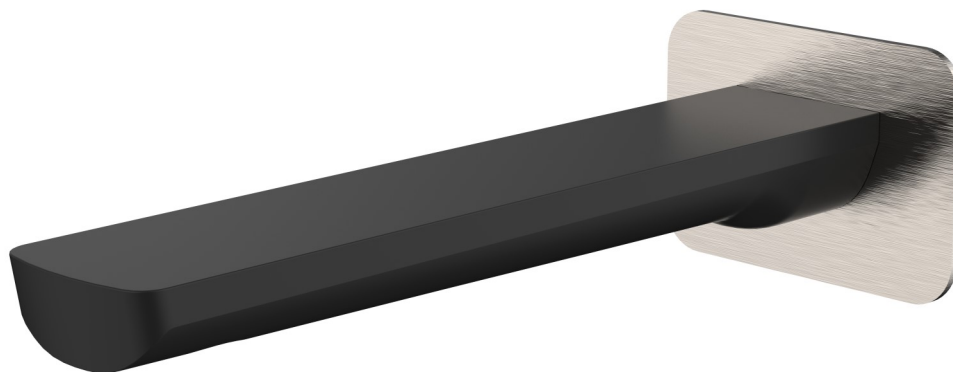

## AKEMI BATH SPOUT 235MM SQUARE PLATE BLACK/BRUSHED NICKEL 10442BNPSQ

- Contemporary new design
- Available in 6 finishes
- 15 year warranty
- Maximum operating pressure 500kpa
- Minimum operating pressure 150kpa
- Maximum water temperature 80 degrees
- Must be installed by a licensed plumber