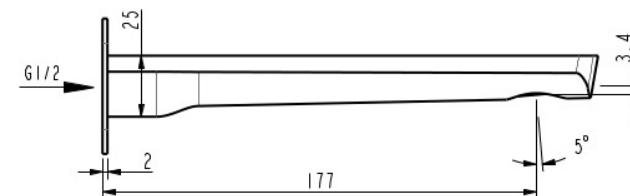

AKEMI BATH SPOUT 180MM SQUARE PLATE WHITE/CHROME 10441SQ

- Contemporary new design
- Available in 6 finishes
- 15 year warranty
- Maximum operating pressure 500kpa
- Minimum operating pressure 150kpa
- Maximum water temperature 80 degrees
- Must be installed by a licensed plumber