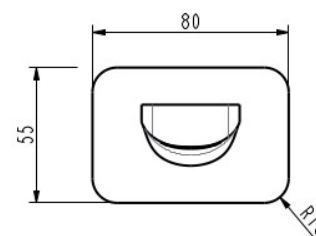

AKEMI BATH SPOUT 180MM SQUARE PLATE WHITE/CHROME 10441SQ

- Contemporary new design
- Available in 6 finishes
- 15 year warranty
- Maximum operating pressure 500kpa
- Minimum operating pressure 150kpa
- Maximum water temperature 80 degrees
- Must be installed by a licensed plumber