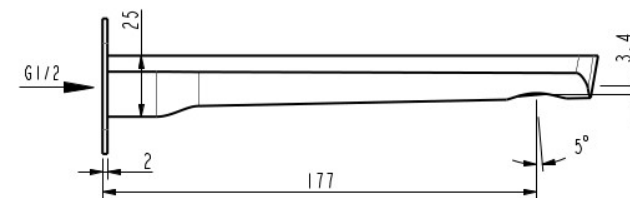

AKEMI BATH SPOUT 180MM SQUARE PLATE BLACK 10439SQ

- Contemporary new design
- Available in 6 finishes
- 15 year warranty
- Maximum operating pressure 500kpa
- Minimum operating pressure 150kpa
- Maximum water temperature 80 degrees
- Must be installed by a licensed plumber