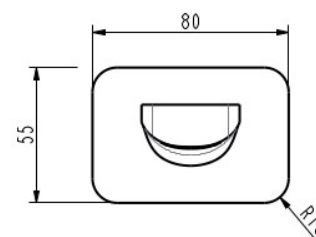

AKEMI BATH SPOUT 180MM SQUARE PLATE BLACK 10439SQ

- Contemporary new design
- Available in 6 finishes
- 15 year warranty
- Maximum operating pressure 500kpa
- Minimum operating pressure 150kpa
- Maximum water temperature 80 degrees
- Must be installed by a licensed plumber