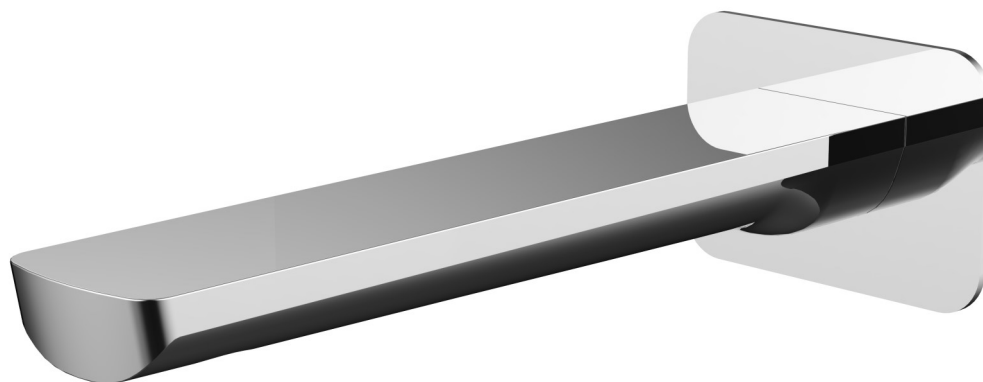

## AKEMI BATH SPOUT 180MM SQUARE PLATE CHROME 10438SQ

- Contemporary new design
- Available in 6 finishes
- 15 year warranty
- Maximum operating pressure 500kpa
- Minimum operating pressure 150kpa
- Maximum water temperature 80 degrees
- Must be installed by a licensed plumber