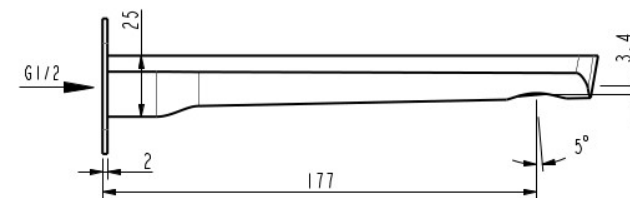

## AKEMI BATH SPOUT 180MM SQUARE PLATE CHROME 10438SQ

- Contemporary new design
- Available in 6 finishes
- 15 year warranty
- Maximum operating pressure 500kpa
- Minimum operating pressure 150kpa
- Maximum water temperature 80 degrees
- Must be installed by a licensed plumber