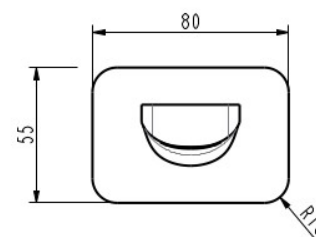

## AKEMI BATH SPOUT 180MM SQUARE PLATE CHROME 10438SQ

- Contemporary new design
- Available in 6 finishes
- 15 year warranty
- Maximum operating pressure 500kpa
- Minimum operating pressure 150kpa
- Maximum water temperature 80 degrees
- Must be installed by a licensed plumber