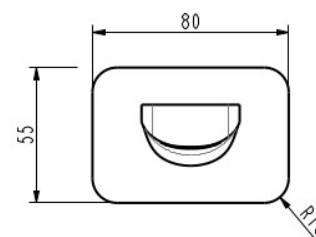

## AKEMI BATH SPOUT 180MM SQUARE PLATE BRUSHED NICKEL 10438NPSQ

- Contemporary new design
- Available in 6 finishes
- 15 year warranty
- Maximum operating pressure 500kpa
- Minimum operating pressure 150kpa
- Maximum water temperature 80 degrees
- Must be installed by a licensed plumber