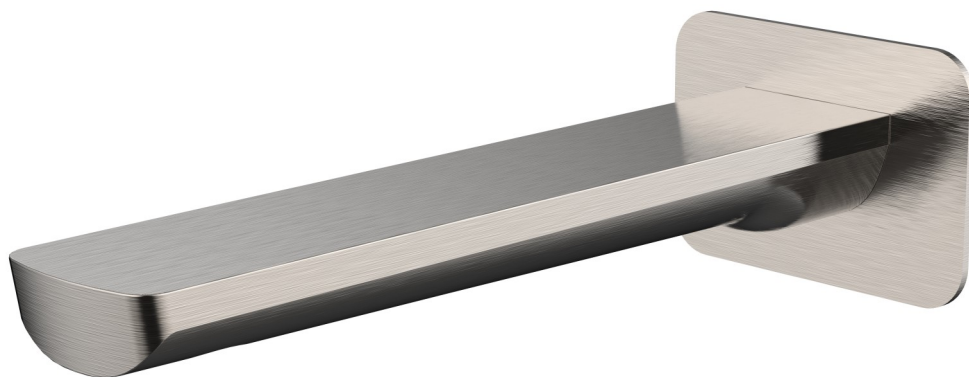

## AKEMI BATH SPOUT 180MM SQUARE PLATE BRUSHED NICKEL 10438NPSQ

- Contemporary new design
- Available in 6 finishes
- 15 year warranty
- Maximum operating pressure 500kpa
- Minimum operating pressure 150kpa
- Maximum water temperature 80 degrees
- Must be installed by a licensed plumber