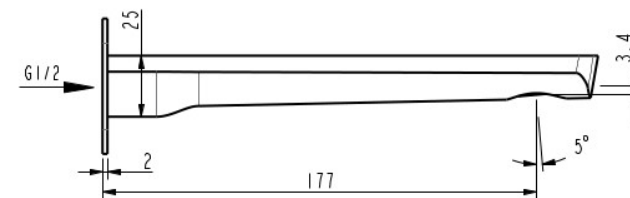

## AKEMI BATH SPOUT 180MM SQUARE PLATE BRUSHED NICKEL 10438NPSQ

- Contemporary new design
- Available in 6 finishes
- 15 year warranty
- Maximum operating pressure 500kpa
- Minimum operating pressure 150kpa
- Maximum water temperature 80 degrees
- Must be installed by a licensed plumber