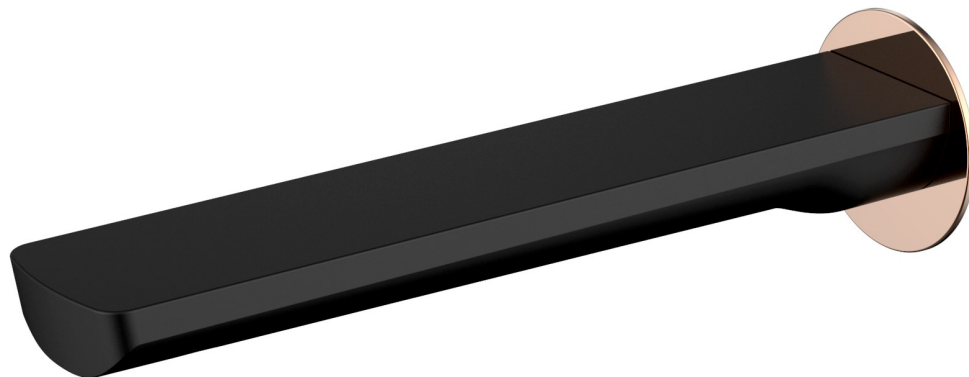

AKEMI BATH SPOUT 180MM BLACK/ROSE GOLD 10438BRG

- Contemporary new design
- Available in 7 finishes
- 15 year warranty
- Maximum operating pressure 500kpa
- Minimum operating pressure 150kpa
- Maximum water temperature 80 degrees
- Must be installed by a licensed plumber