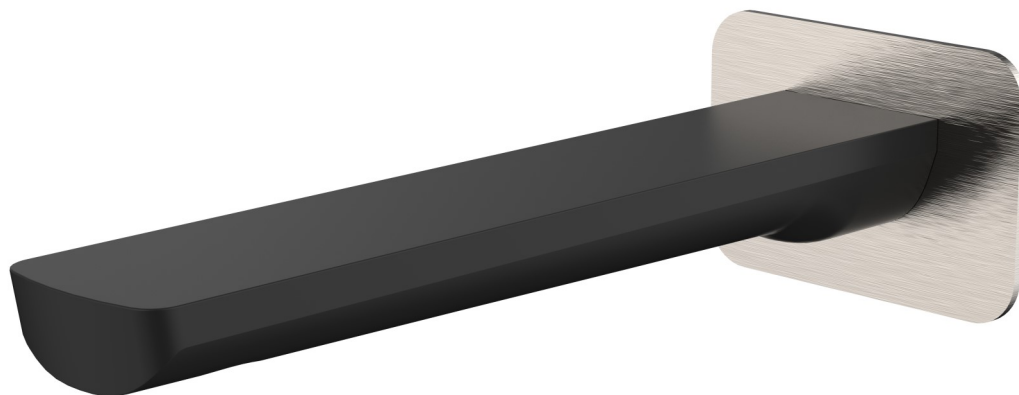

AKEMI BATH SPOUT 180MM SQUARE PLATE BLACK/BRUSHED NICKEL 10438BNPSQ

- Contemporary new design
- Available in 6 finishes
- 15 year warranty
- Maximum operating pressure 500kpa
- Minimum operating pressure 150kpa
- Maximum water temperature 80 degrees
- Must be installed by a licensed plumber