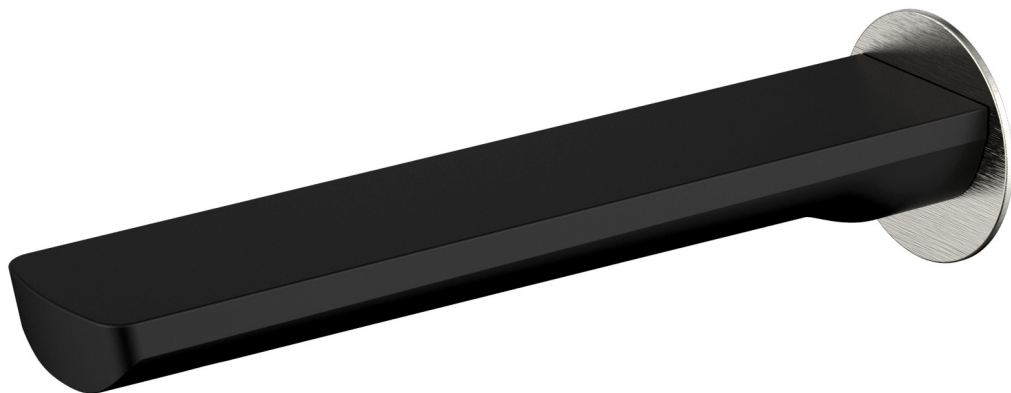

AKEMI BATH SPOUT 180MM BLACK/ BRUSHED NICKEL 10438BNP

- Contemporary new design
- Available in 7 finishes
- 15 year warranty
- Maximum operating pressure 500kpa
- Minimum operating pressure 150kpa
- Maximum water temperature 80 degrees
- Must be installed by a licensed plumber