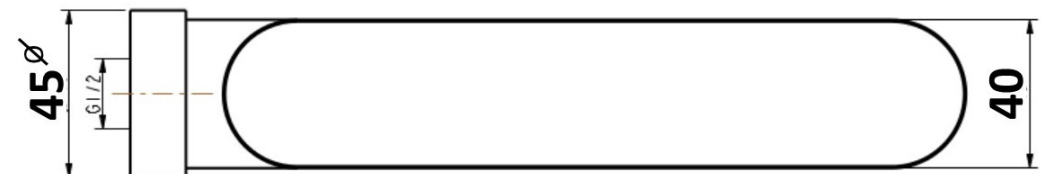

## KIATO SWIVEL BATH SPOUT 295MM BRUSHED NICKEL 10418NP

- Contemporary new design
- Available in 5 modern finishes
- 15 Year replacement warranty
- Maximum operating pressure 500kpa
- Minimum operating pressure 150kpa
- Maximum water temperature 80 degrees
- Must be installed by a licensed plumber