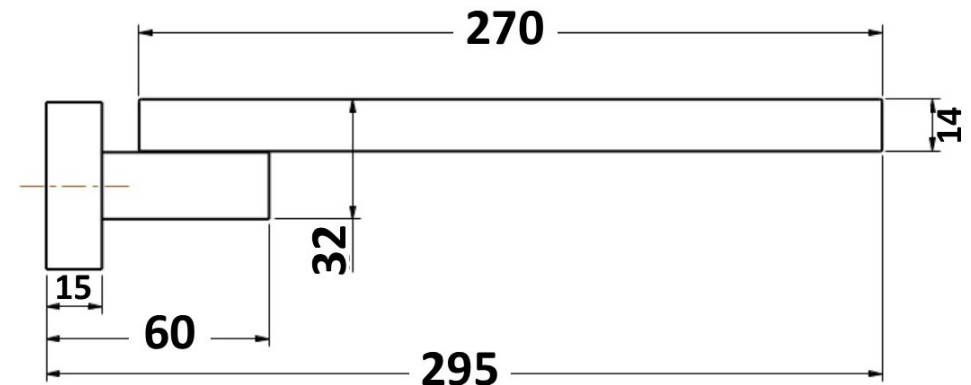

## KIATO SWIVEL BATH SPOUT 295MM BRUSHED NICKEL 10418NP

- Contemporary new design
- Available in 5 modern finishes
- 15 Year replacement warranty
- Maximum operating pressure 500kpa
- Minimum operating pressure 150kpa
- Maximum water temperature 80 degrees
- Must be installed by a licensed plumber