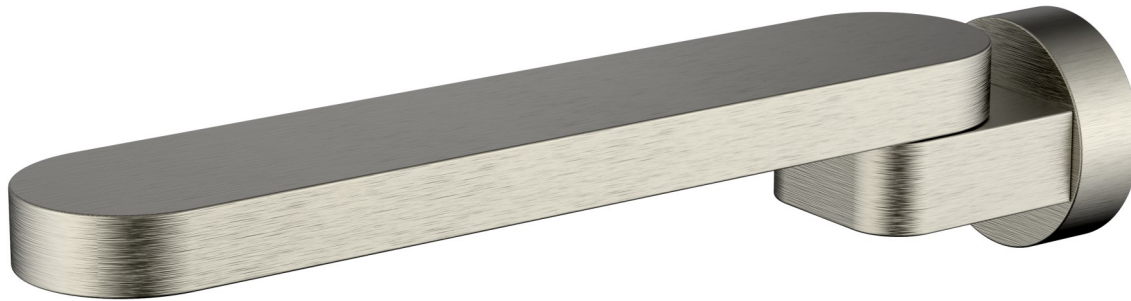

Millennium

Mixers • Showers • Accesories • Baths • Basins

KIATO SWIVEL BATH SPOUT 225MM BRUSHED NICKEL 10418NP

- Contemporary new design
- Available in 5 modern finishes
- 15 Year replacement warranty
- Maximum operating pressure 500kpa
- Minimum operating pressure 150kpa
- Maximum water temperature 80 degrees
- Must be installed by a licensed plumber