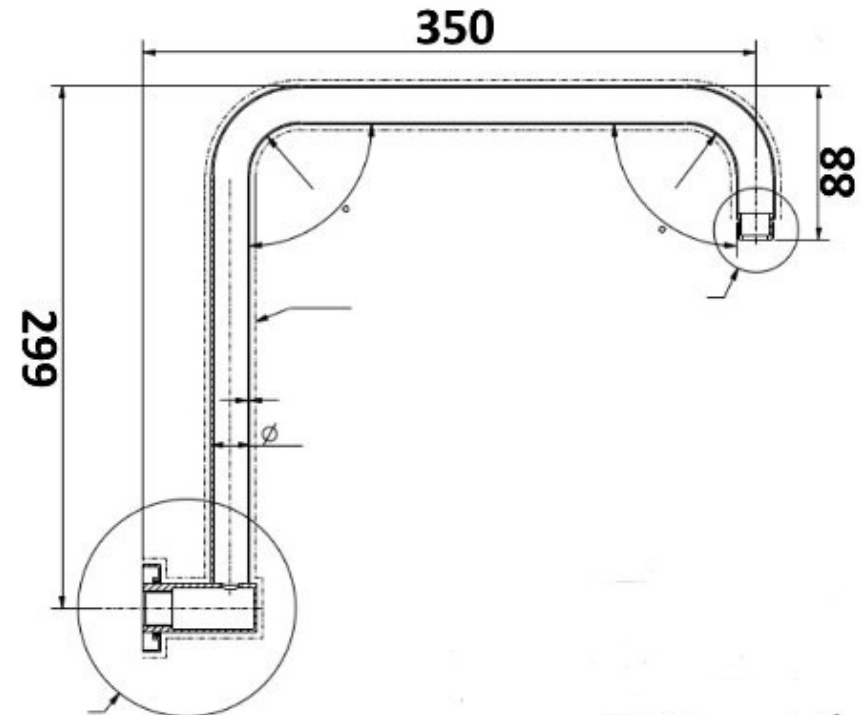

## AKEMI HI RISE SHOWER ARM 350MM CHROME 10395

- Contemporary new design
- Available in chrome & matte black
- 15 year replacement warranty
- Minimum operating pressure 150 kpa
- Maximum operating pressure 500 kpa
- Must be installed by a licensed plumber