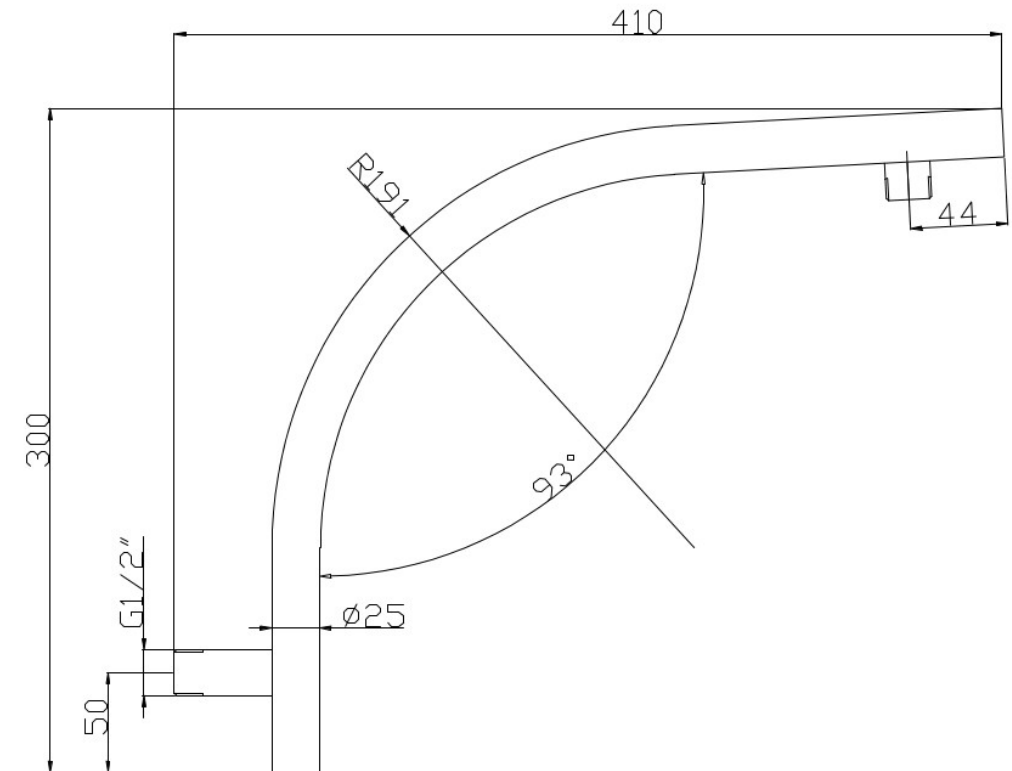

Millennium

Mixers • Showers • Accesories • Baths • Basins

AKEMI RAISED SHOWER ARM BRUSHED NICKEL 10392NP

- Contemporary new design
- Available in 3 finishes
- 15 year replacement warranty
- Minimum operating pressure 150 kpa
- Maximum operating pressure 500 kpa
- Must be installed by a licensed plumber