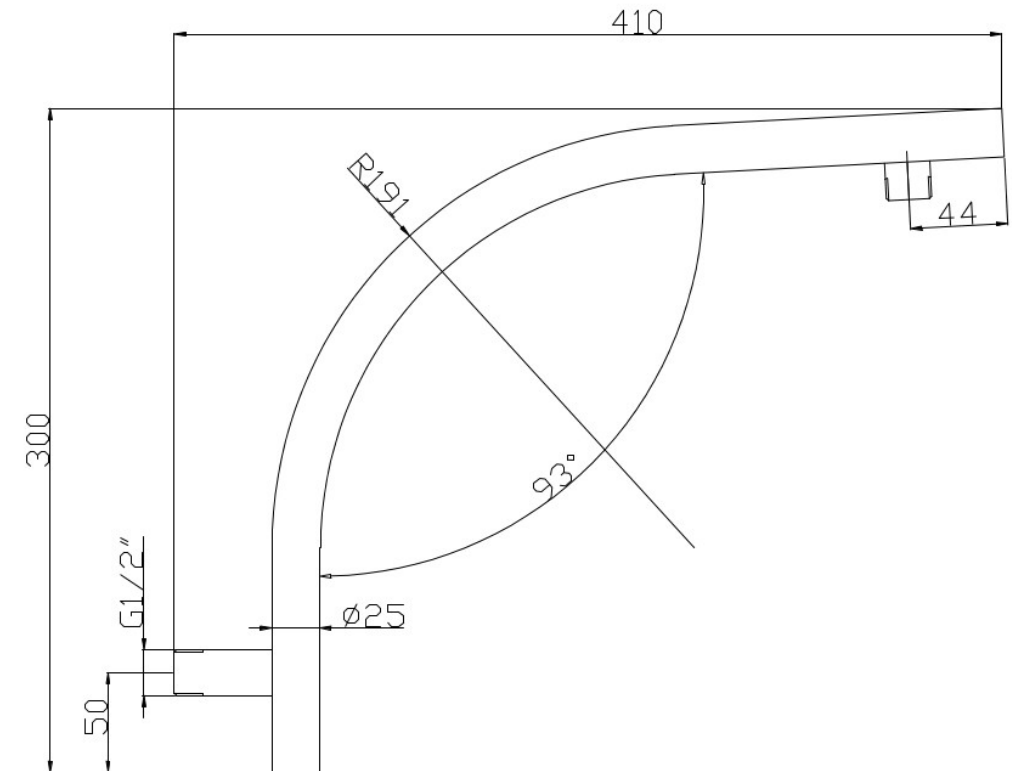

## AKEMI RAISED SHOWER ARM BLACK 10392BL

- Contemporary new design
- Available in chrome & matte black
- 15 year replacement warranty
- Minimum operating pressure 150 kpa
- Maximum operating pressure 500 kpa
- Must be installed by a licensed plumber