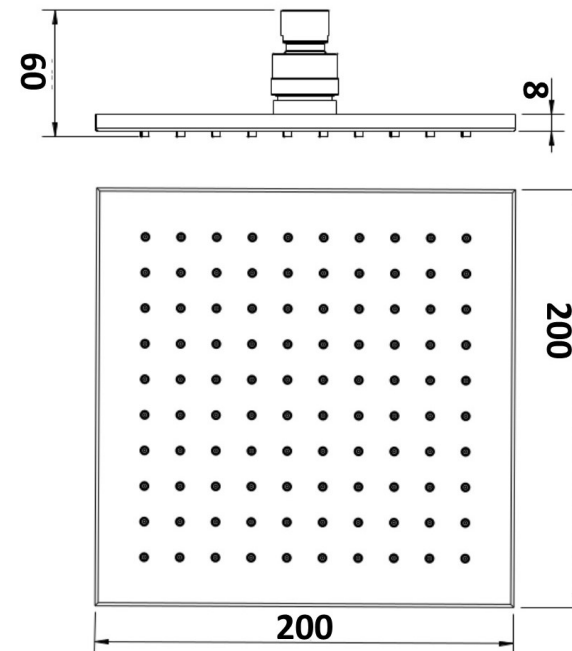

KIATO SQUARE OVERHEAD SHOWER 200MM BRUSHED NICKEL 10367NP

- Contemporary new design
- Available in chrome & black
- Brass construction
- 15 year replacement warranty
- WELS rating 3 Star 9 l/min
- WELS registration # S12860 V
- Max. operating pressure 500 kpa
- Min. operating pressure 150 kpa
- Maximum water temperature 80 degrees
- Must be installed by a licensed plumber