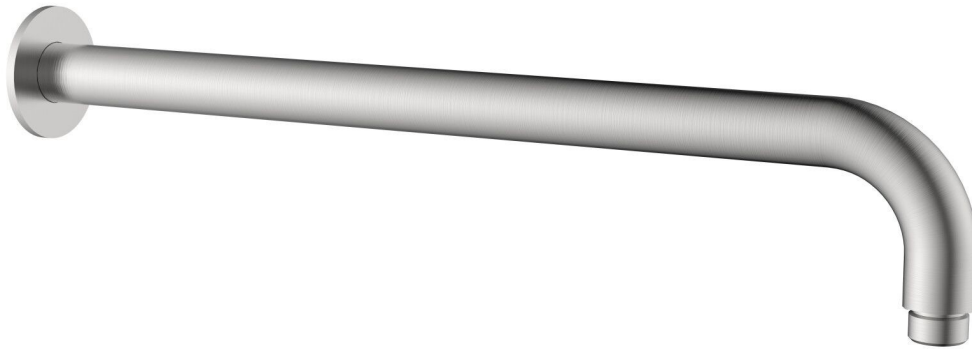

Millennium

Mixers • Showers • Accesories • Baths • Basins

AKEMI WALL SHOWER ARM 400MM BRUSHED NICKEL 10365NP

- Contemporary new design.
- Brass construction.
- Available in 3 finishes.
- 15 year conditional warranty
- 5 year warranty finish
- Must be installed by a licensed plumber.