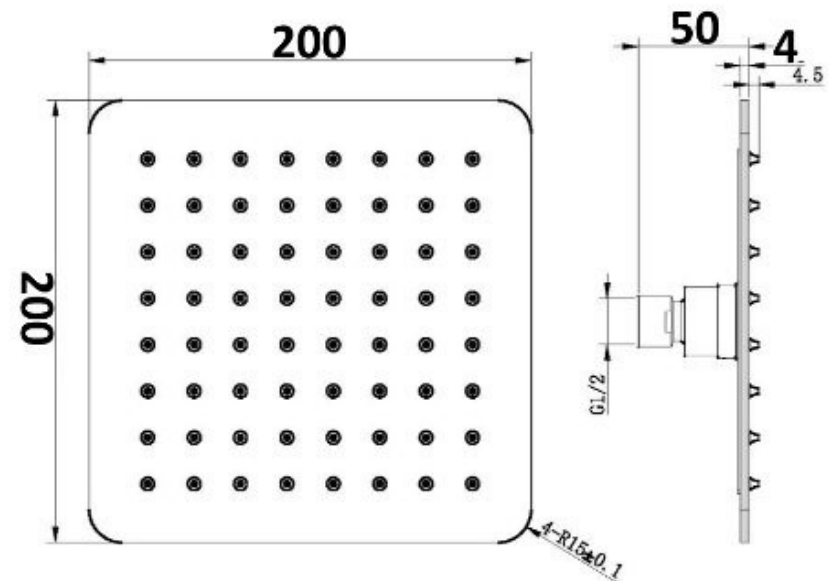

KIATO SQUARE OVERHEAD SHOWER 200MM PSS 10359

- Contemporary new design
- Available in chrome & black
- Polished stainless steel construction
- 15 year replacement warranty
- WELS rating 3 Star 9 l/min
- WELS registration # S13213
- Max. operating pressure 500 kpa
- Min. operating pressure 150 kpa
- Maximum water temperature 80 degrees
- Must be installed by a licensed plumber