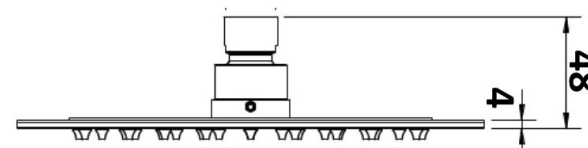

## AKEMI ROUND OVERHEAD SHOWER 200MM PSS 10357

- Contemporary new design
- Available in chrome & black
- Polished stainless steel construction
- 15 year replacement warranty
- WELS rating 3 Star 9 l/min
- WELS registration # S13213
- Max. operating pressure 500 kpa
- Min. operating pressure 150 kpa
- Maximum water temperature 80 degrees
- Must be installed by a licensed plumber