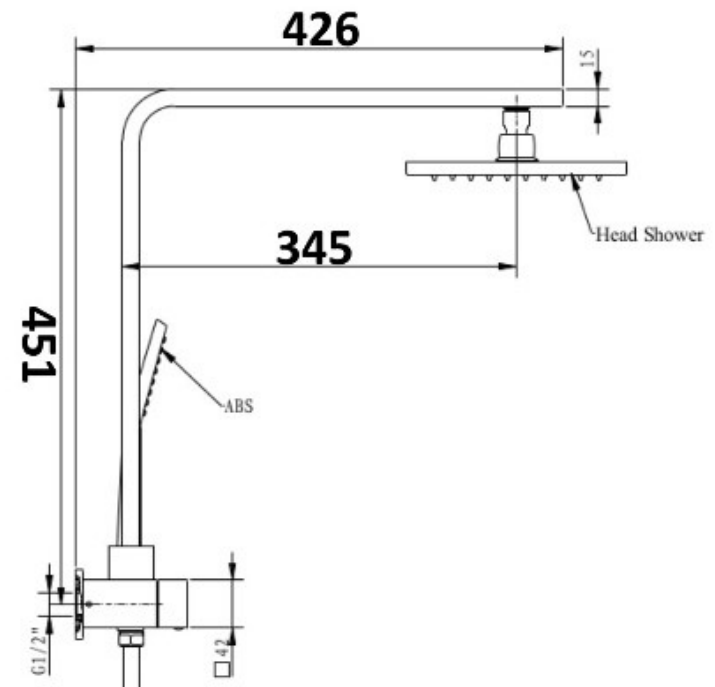

Millennium

Mixers • Showers • Accesories • Baths • Basins

KIATO DUAL SHOWER CHROME 10351

- Contemporary new design
- Available in chrome
- WELS Rating—3 Star 9 LPM
- WELS Registration # T14476
- 3 function handpiece
- 15 year replacement warranty
- Maximum operating pressure 500kpa
- Minimum operating pressure 150kpa
- Maximum water temperature 80 degrees
- Must be installed by a licensed plumber