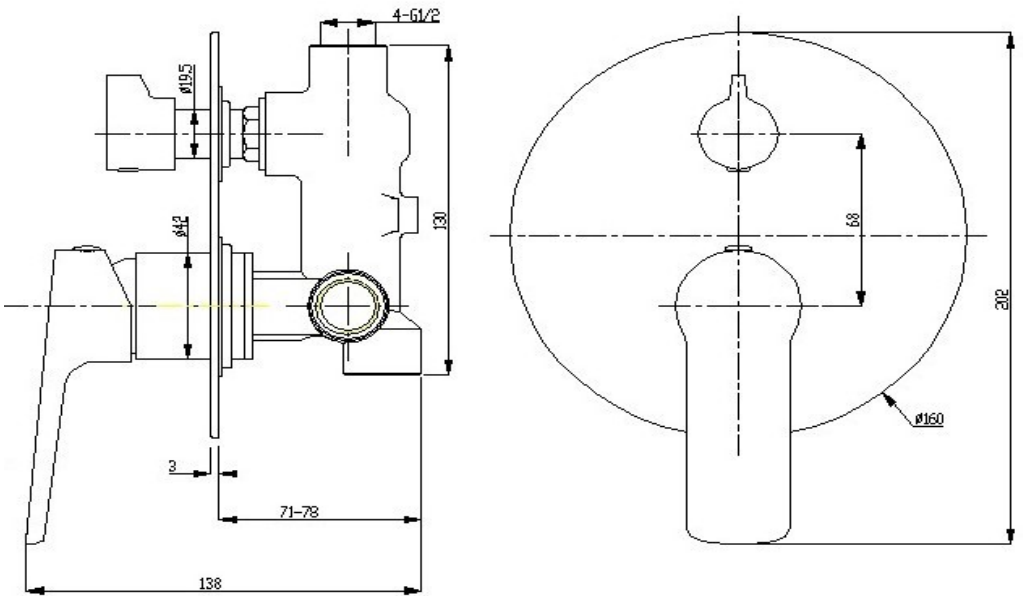

AKEMI DIVERTER MIXER BLACK/CHROME 10348

- Contemporary new design
- Available in chrome & 6 finishes
- 15 year conditional warranty
- Maximum operating pressure 500kpa
- Minimum operating pressure 150kpa
- Maximum water temperature 80 degrees
- Must be installed by a licensed plumber