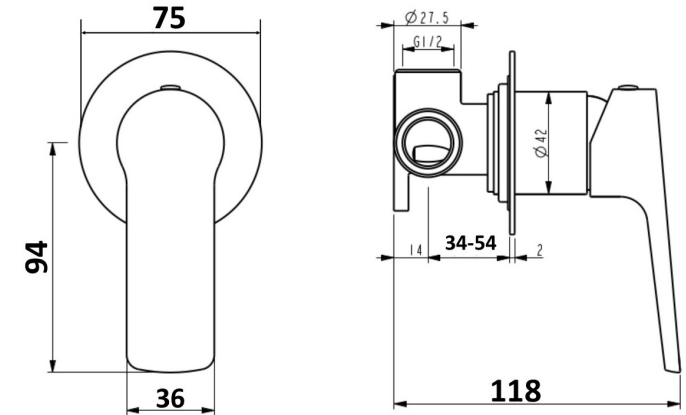

## AKEMI SHOWER MIXER BLACK 10343

- Contemporary new design
- Available in chrome & 6 other finishes
- Available with optional square backplate in chrome or black
- 15 Year conditional warranty
- Maximum operating pressure 500kpa
- Minimum operating pressure 150kpa
- Maximum water temperature 80 degrees
- Must be installed by a licensed plumber