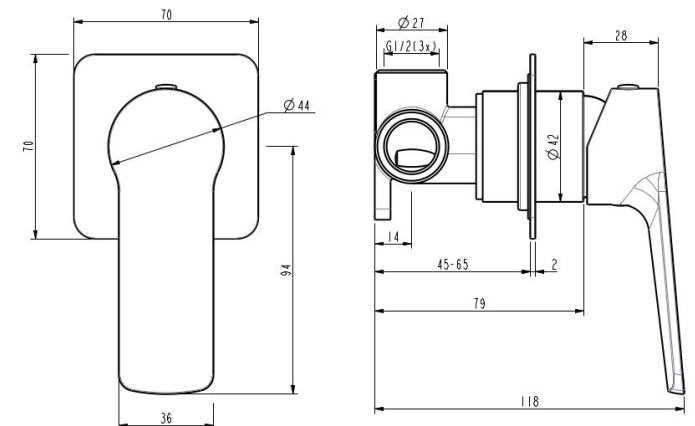

## AKEMI SHOWER MIXER BLACK 10343

- Contemporary new design
- Available in chrome & 6 other finishes
- Available with optional square backplate in chrome or black
- 15 Year conditional warranty
- Maximum operating pressure 500kpa
- Minimum operating pressure 150kpa
- Maximum water temperature 80 degrees
- Must be installed by a licensed plumber