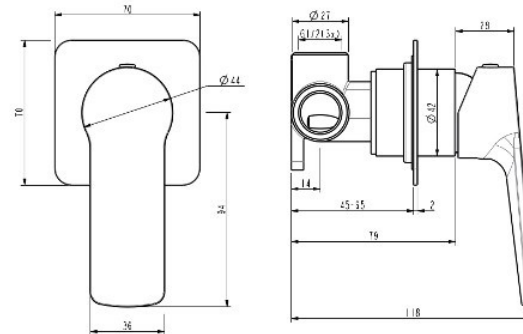

Millennium

Mixers • Showers • Accesories • Baths • Basins

AKEMI SHOWER MIXER BRUSHED NICKEL 10342NP

- Contemporary new design
- Available in chrome & 6 other finishes
- Available with optional square backplate in chrome, black & brushed nickel
- 15 Year conditional warranty
- Maximum operating pressure 500kpa
- Minimum operating pressure 150kpa
- Maximum water temperature 80 degrees
- Must be installed by a licensed plumber