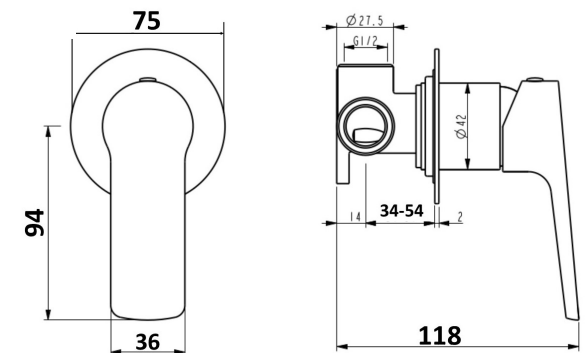

Millennium

Mixers • Showers • Accesories • Baths • Basins

AKEMI SHOWER MIXER BRUSHED NICKEL 10342NP

- Contemporary new design
- Available in chrome & 6 other finishes
- Available with optional square backplate in chrome, black & brushed nickel
- 15 Year conditional warranty
- Maximum operating pressure 500kpa
- Minimum operating pressure 150kpa
- Maximum water temperature 80 degrees
- Must be installed by a licensed plumber