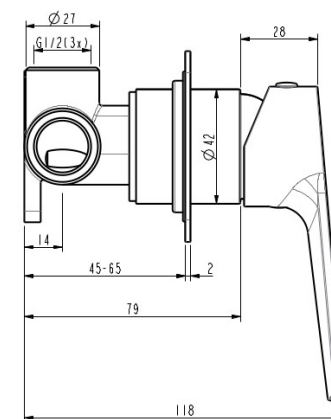

Mixers • Showers • Accesories • Baths • Basins

AKEMI SHOWER MIXER CHROME 10342

- Contemporary new design
- Available in chrome & 6 other finishes
- Available with optional square backplate in chrome or black
- 15 Year conditional warranty
- Maximum operating pressure 500kpa
- Minimum operating pressure 150kpa
- Maximum water temperature 80 degrees
- Must be installed by a licensed plumber