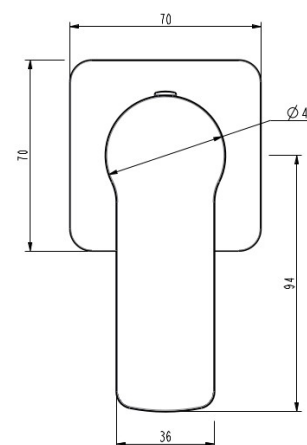

Mixers • Showers • Accesories • Baths • Basins

AKEMI SHOWER MIXER CHROME 10342

- Contemporary new design
- Available in chrome & 6 other finishes
- Available with optional square backplate in chrome or black
- 15 Year conditional warranty
- Maximum operating pressure 500kpa
- Minimum operating pressure 150kpa
- Maximum water temperature 80 degrees
- Must be installed by a licensed plumber