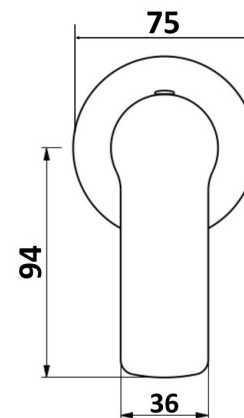

Mixers • Showers • Accesories • Baths • Basins

AKEMI SHOWER MIXER CHROME 10342

- Contemporary new design
- Available in chrome & 6 other finishes
- Available with optional square backplate in chrome or black
- 15 Year conditional warranty
- Maximum operating pressure 500kpa
- Minimum operating pressure 150kpa
- Maximum water temperature 80 degrees
- Must be installed by a licensed plumber