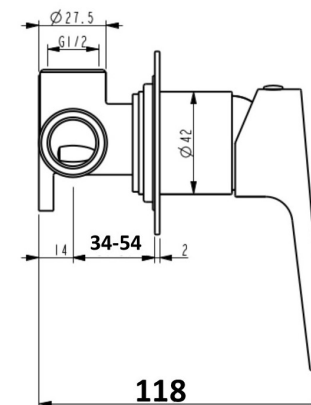

Mixers • Showers • Accesories • Baths • Basins

AKEMI SHOWER MIXER CHROME 10342

- Contemporary new design
- Available in chrome & 6 other finishes
- Available with optional square backplate in chrome or black
- 15 Year conditional warranty
- Maximum operating pressure 500kpa
- Minimum operating pressure 150kpa
- Maximum water temperature 80 degrees
- Must be installed by a licensed plumber