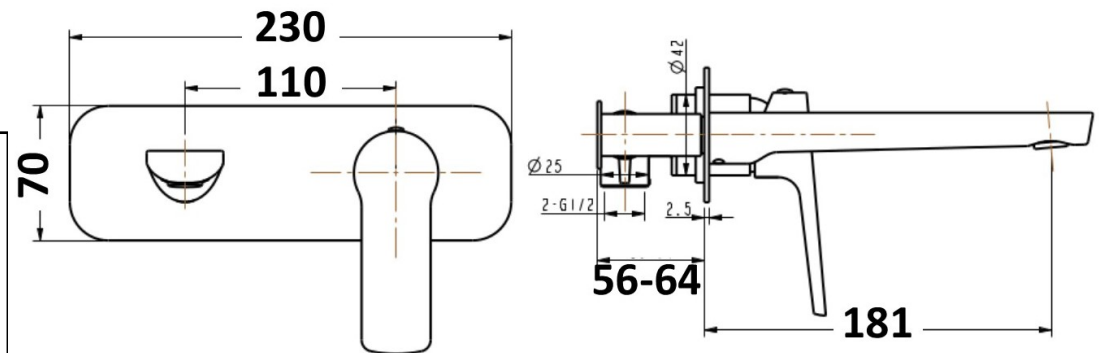

AKEMI WALL BASIN MIXER CHROME 10338

- Contemporary new design
- Available in chrome & 6 other finishes
- 15 Year conditional warranty
- WELS Rating 5 Star 6 LPM
- WELS Registration T32180
- Maximum operating pressure 500kpa
- Minimum operating pressure 150kpa
- Maximum water temperature 80 degrees
- Must be installed by a licensed plumber