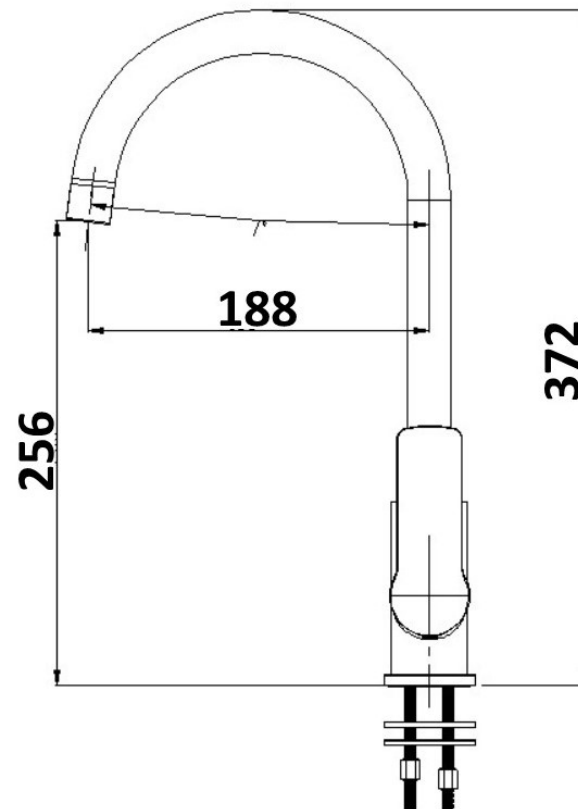

Millennium

Mixers • Showers • Accessories

AKEMI SINK MIXER BLACK 10335

- Contemporary new design
- Available in chrome & 6 additional finishes
- 15 year conditional warranty
- Wels Rating 3 Star 8 LPM
- WELS Registration T32182 (V)
- Maximum operating pressure 500kpa
- Minimum operating pressure 150kpa
- Maximum water temperature 80 degrees
- Must be installed by a licensed plumber
- Isolation stops must be installed inline before flex connectors