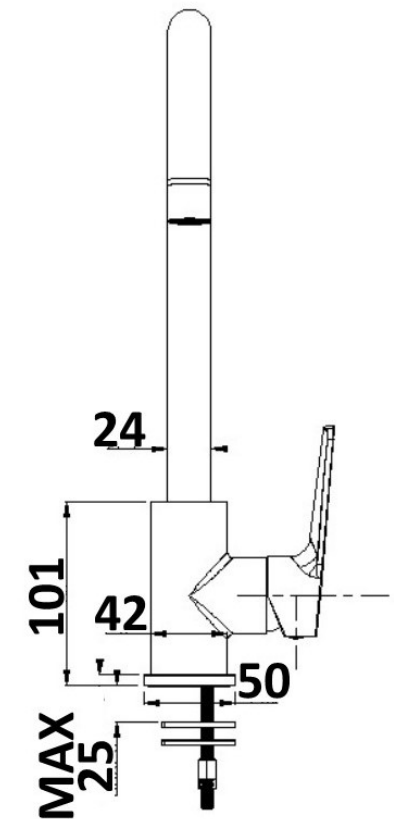

Millennium

Mixers • Showers • Accessories

AKEMI SINK MIXER BLACK 10335

- Contemporary new design
- Available in chrome & 6 additional finishes
- 15 year conditional warranty
- Wels Rating 3 Star 8 LPM
- WELS Registration T32182 (V)
- Maximum operating pressure 500kpa
- Minimum operating pressure 150kpa
- Maximum water temperature 80 degrees
- Must be installed by a licensed plumber
- Isolation stops must be installed inline before flex connectors

MILLENNIUM TAPWARE by Peter W. Eldering Pty. Ltd.

NSW: 7 HARLEY CRES, CONDELL PARK, NSW 2200, PH: 02 9791 9655

FAX: 02 9791 9611 E: sales@eldering.com.au

QLD: 5/30 McCOTTER ST, ACACIA RIDGE, QLD 4110, PH: 07 3273 1071