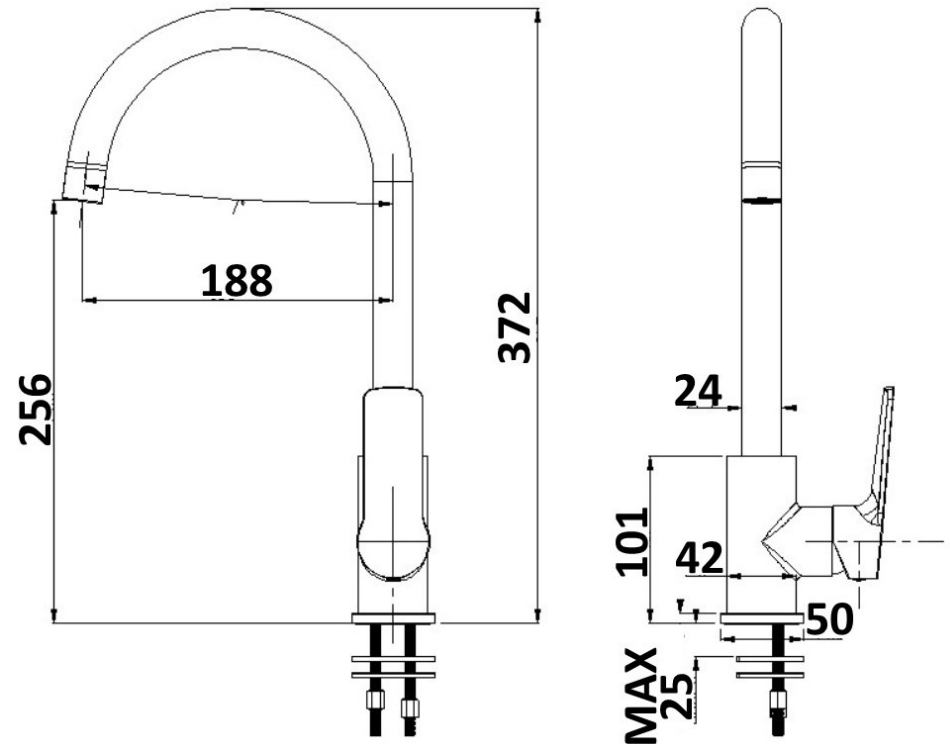

## AKEMI SINK MIXER BRUSHED NICKEL 10334NP

- Contemporary new design
- Available in chrome & 6 additional finishes
- 15 year conditional warranty
- Wels Rating 3 Star 8 LPM
- WELS Registration T32182 (V)
- Maximum operating pressure 500kpa
- Minimum operating pressure 150kpa
- Maximum water temperature 80 degrees
- Must be installed by a licensed plumber
- Isolation stops must be installed inline before flex connectors