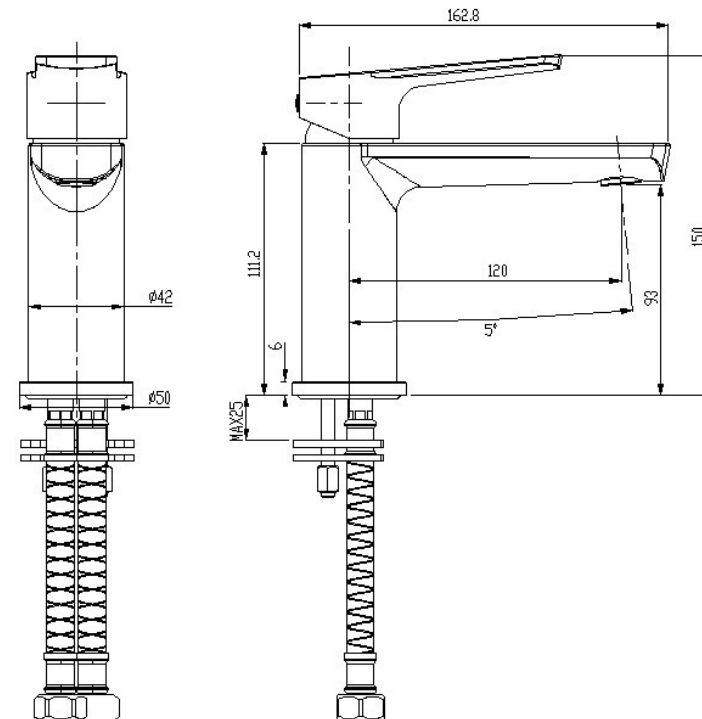

AKEMI BASIN MIXER BLACK/CHROME PLATE 10332

- Contemporary new design
- Available in black/chrome & 6 additional finishes
- 15 year conditional warranty
- Wels Rating 5 Star 6 LPM
- WELS Registration T32327 (V)
- Maximum operating pressure 500kpa
- Minimum operating pressure 150kpa
- Maximum water temperature 80 degrees
- Must be installed by a licensed plumber
- Isolation stops must be installed inline before flex connectors