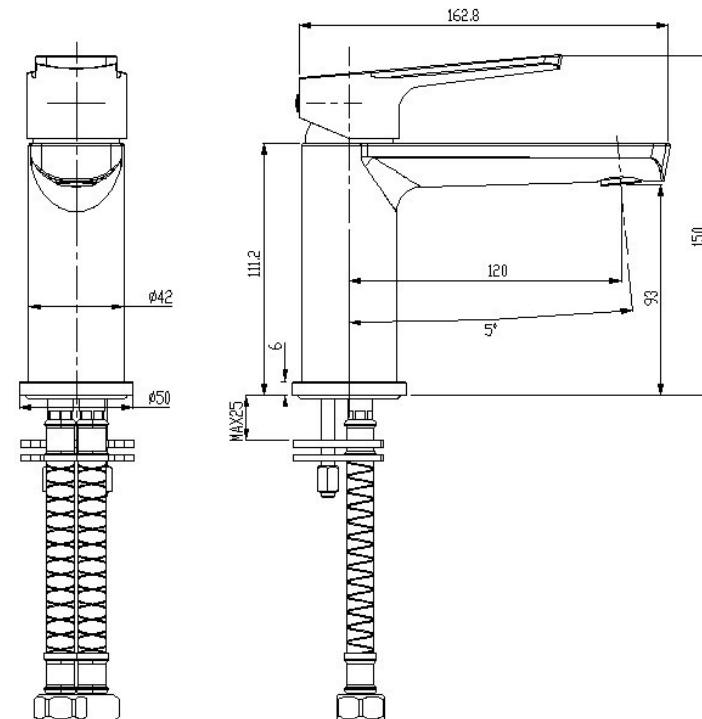

Millennium

Mixers • Showers • Accessories

AKEMI BASIN MIXER BRUSHED NICKEL PVD 10330NP

- Contemporary new design
- Available in brushed nickel & 6 additional finishes
- 15 year conditional warranty
- Wels Rating 5 Star 6 LPM
- WELS Registration T32327 (V)
- Maximum operating pressure 500kpa
- Minimum operating pressure 150kpa
- Maximum water temperature 80 degrees
- Must be installed by a licensed plumber
- Isolation stops must be installed inline before flex connectors