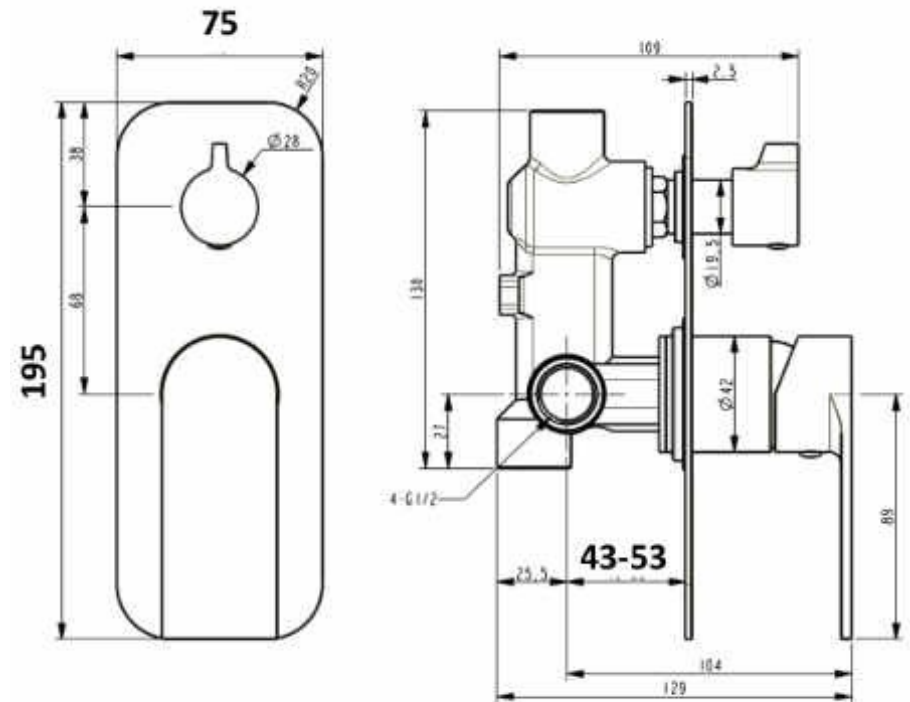

Millennium

Mixers • Showers • Accesories • Baths • Basins

KIATO DIVERTER MIXER BLACK 10327

- Contemporary new design
- Available in chrome & 3 additional finishes
- 15 year conditional warranty
- Maximum operating pressure 500kpa
- Minimum operating pressure 150kpa
- Maximum water temperature 80 degrees
- Must be installed by a licensed plumber