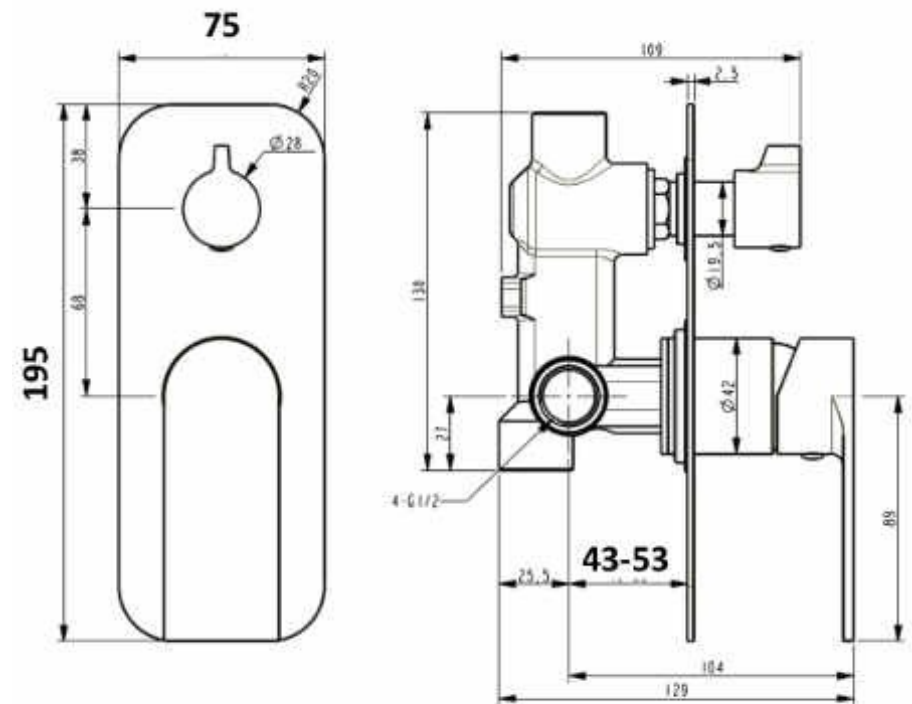

Millennium

Mixers • Showers • Accesories • Baths • Basins

KIATO DIVERTER MIXER CHROME 10326

- Contemporary new design
- Available in chrome & 3 additional finishes
- 15 year conditional warranty
- Maximum operating pressure 500kpa
- Minimum operating pressure 150kpa
- Maximum water temperature 80 degrees
- Must be installed by a licensed plumber