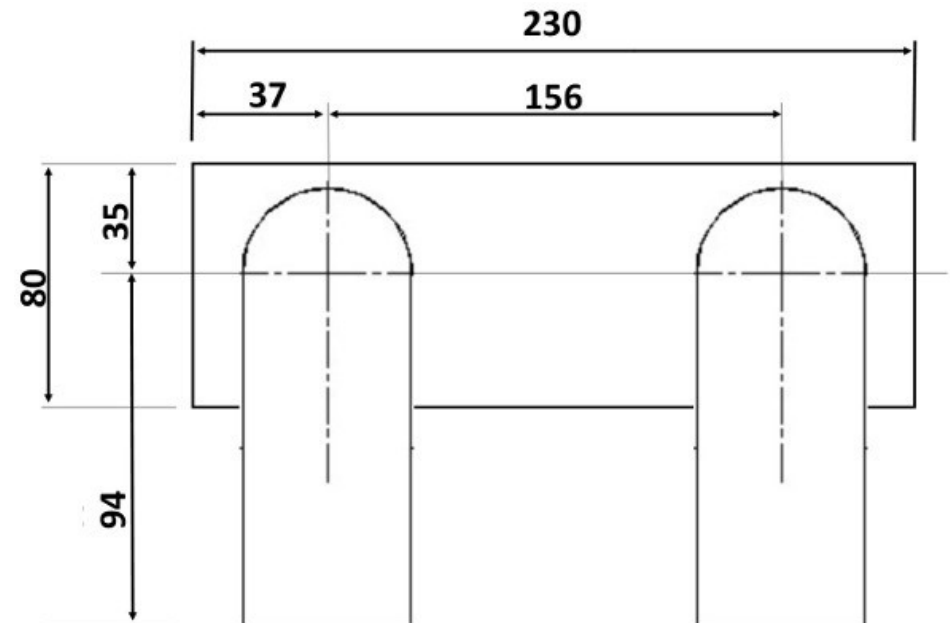

## KIATO DUAL SHOWER MIXER WHITE/ CHROME 10325D

- Contemporary new design
- Available in contemporary finishes
- Maximum operating pressure 500kpa
- Minimum operating pressure 150kpa
- Maximum water temperature 80 degrees
- Must be installed by a licensed plumber