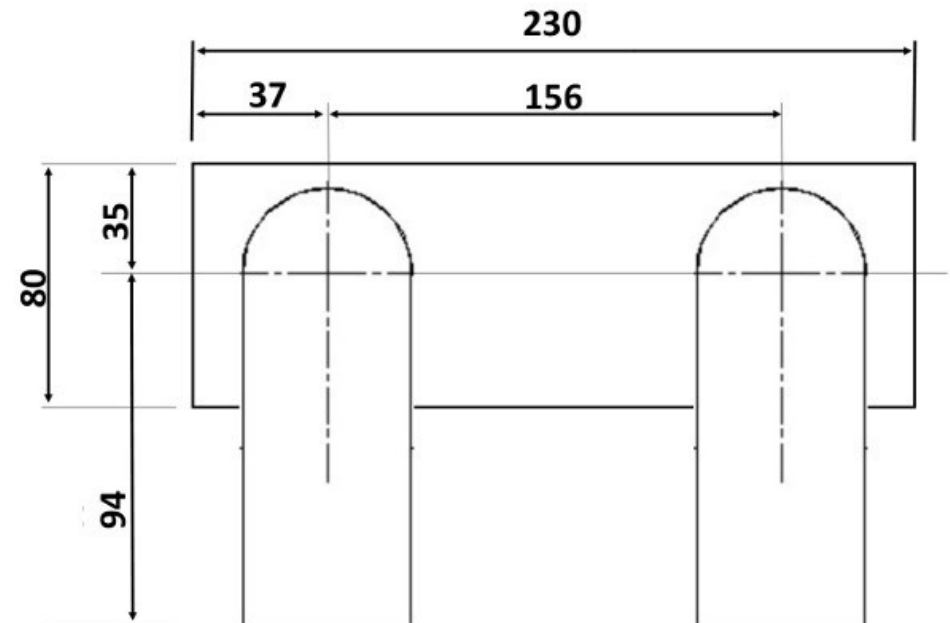

## KIATO DUAL SHOWER MIXER BLACK/ CHROME 10324D

- Contemporary new design
- Available in contemporary finishes
- Maximum operating pressure 500kpa
- Minimum operating pressure 150kpa
- Maximum water temperature 80 degrees
- Must be installed by a licensed plumber