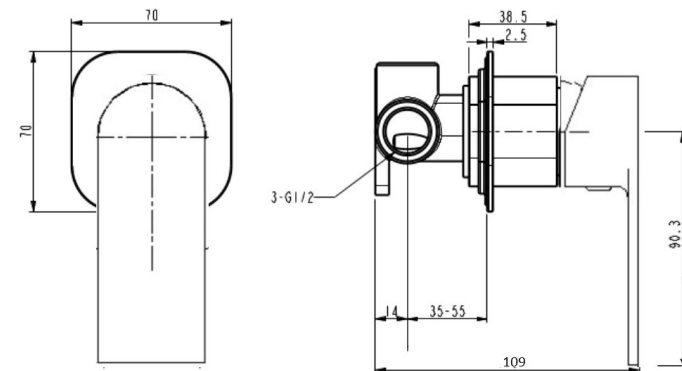

KIATO SHOWER MIXER BLACK/CHROME 10324

- Contemporary new design
- Available in chrome & 3 other finishes
- Available with optional square backplate in chrome or black
- 15 Year conditional warranty
- Maximum operating pressure 500kpa
- Minimum operating pressure 150kpa
- Maximum water temperature 80 degrees
- Must be installed by a licensed plumber