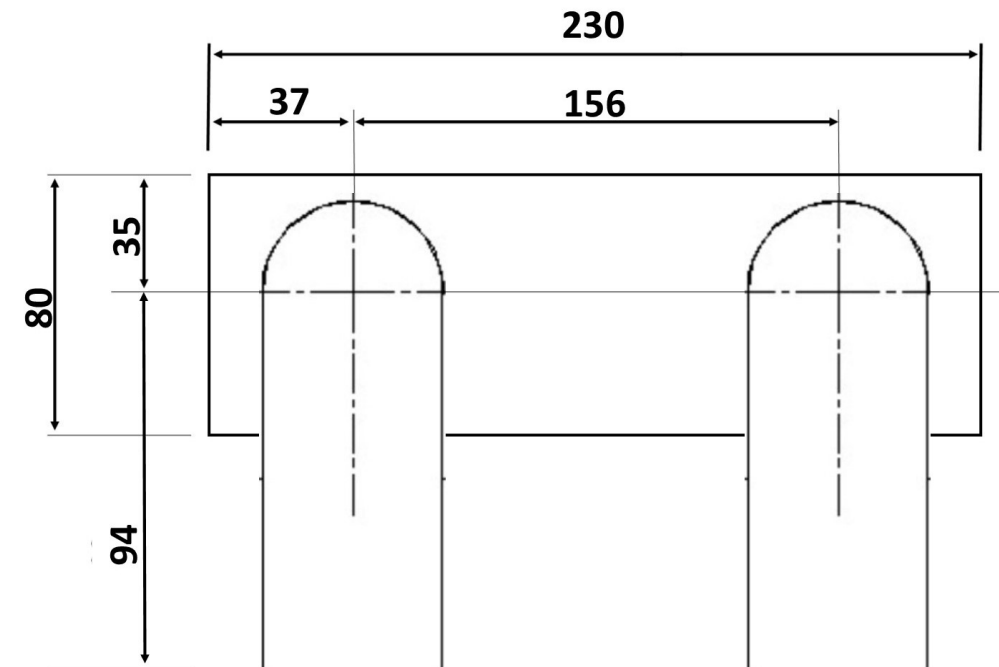

KIATO DUAL SHOWER MIXER CHROME 10322D

- Contemporary new design
- Available in chrome, black/chrome & white/chrome
- 15 year conditional warranty
- Maximum operating pressure 500kpa
- Minimum operating pressure 80kpa
- Vitreous china construction
- Must be installed by a licensed plumber
- Chrome plate, chrome wall bodies, chrome handles