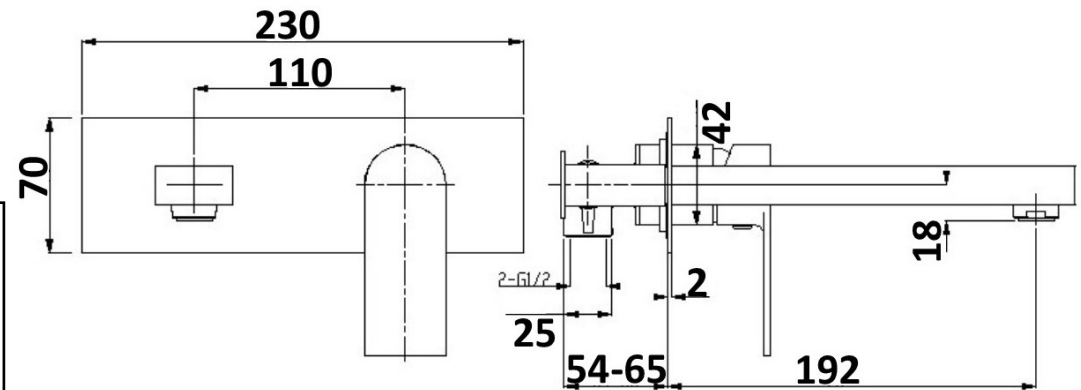

KIATO WALL BASIN MIXER WHITE/CHROME 10321

- Contemporary new design
- Available in chrome & 6 additional finishes
- 15 Year conditional warranty
- WELS Rating 5 Star 6 LPM
- WELS Registration T32184 (V)
- Maximum operating pressure 500kpa
- Minimum operating pressure 150kpa
- Maximum water temperature 80 degrees
- Must be installed by a licensed plumber