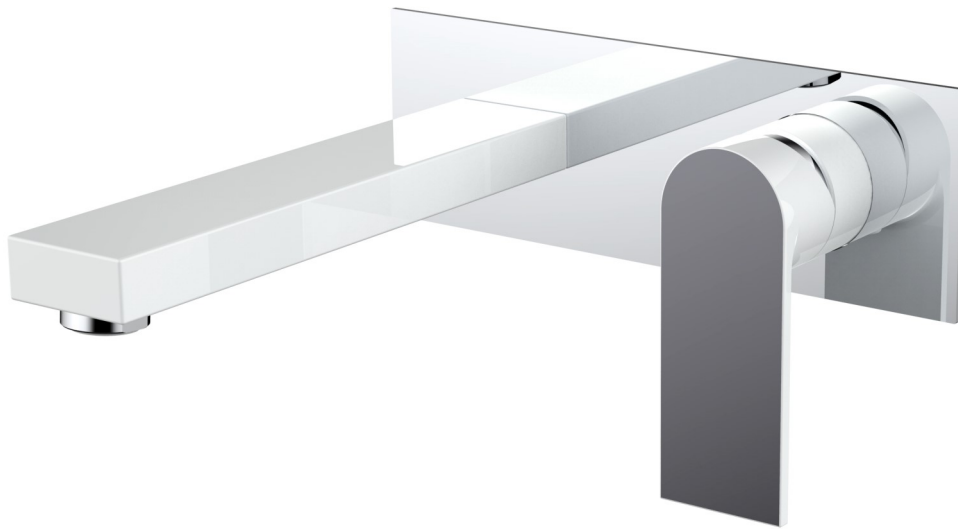

KIATO WALL BASIN MIXER WHITE/CHROME 10321

- Contemporary new design
- Available in chrome & 6 additional finishes
- 15 Year conditional warranty
- WELS Rating 5 Star 6 LPM
- WELS Registration T32184 (V)
- Maximum operating pressure 500kpa
- Minimum operating pressure 150kpa
- Maximum water temperature 80 degrees
- Must be installed by a licensed plumber