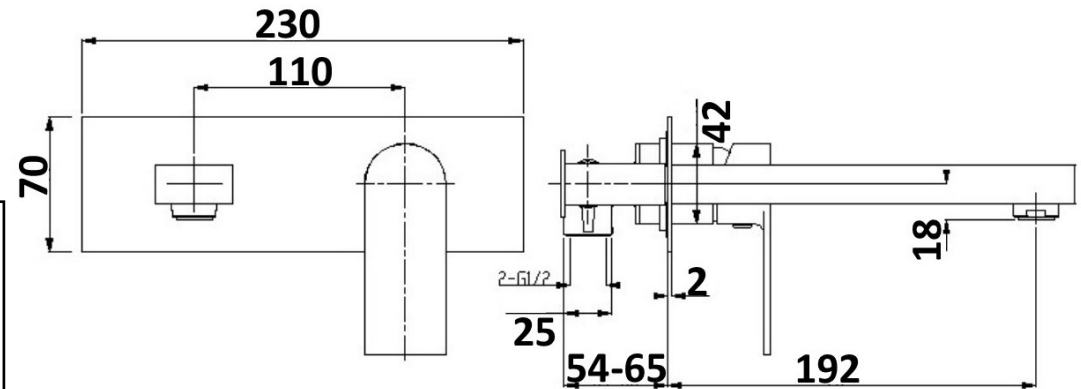

## KIATO WALL BASIN MIXER BLACK 10319

- Contemporary new design
- Available in chrome & 6 additional finishes
- 15 Year conditional warranty
- WELS Rating 5 Star 6 LPM
- WELS Registration T32184 (V)
- Maximum operating pressure 500kpa
- Minimum operating pressure 150kpa
- Maximum water temperature 80 degrees
- Must be installed by a licensed plumber